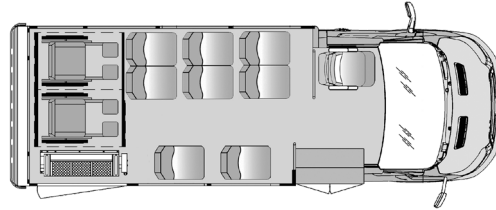

Versatility + capacity options.

08

8 passenger
+ 2 wheelchair + driver