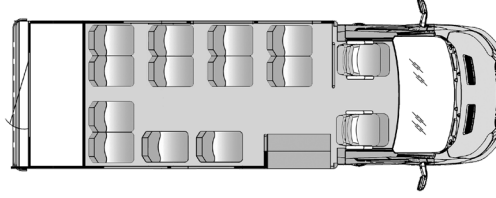

12

12 passenger w/rear luggage
+ driver & copilot