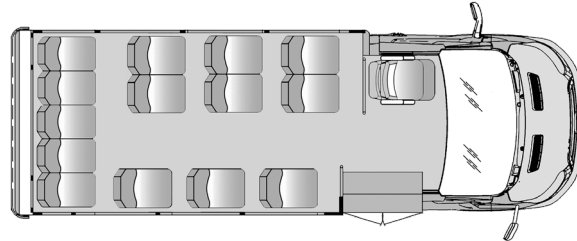

14

14 passenger + driver