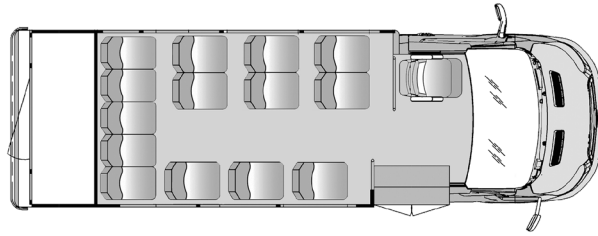

14

14 passenger w/rear luggage
+ driver