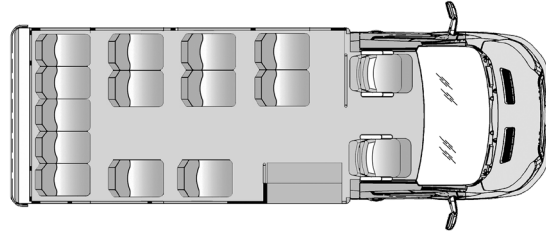

transporting what matters.

Versatility + capacity options.

08

8 passenger
+ 2 wheelchair + driver

12

12 passenger w/rear luggage
+ driver & copilot

13

13 passenger
+ driver & copilot

*All passenger capacities are references and subject to final weight analysis

transporting what matters.

Standard Exterior Feature Highlights

- Fully welded steel cage construction meeting all applicable FMVSS requirements
- 10" ground to first step at entry door
- 109" overall exterior height (depending on options)
- "Super Starview" drivers visibility window in front of entry door
- Electric actuated passenger entry door with full length glass
- 36" high x 36" wide high upper double T-Slider tempered safety glass windows with climate control tint
- Black powder coated steel rear bumper
- Rear mud flaps
- Pre-painted white aluminum side and skirts
- Fiberglass front and rear cap
- One-piece seamless FRP (fiberglass reinforced plastic) roof
- Breakaway rearview mirrors with built-in convex
- Drip rail over all windows and passenger door openings
- LED front and rear marker lights
- LED stop, tail, and turn signal lights including back-up lights
- Exterior graphics package available in three colors (blue, green, or burgundy)